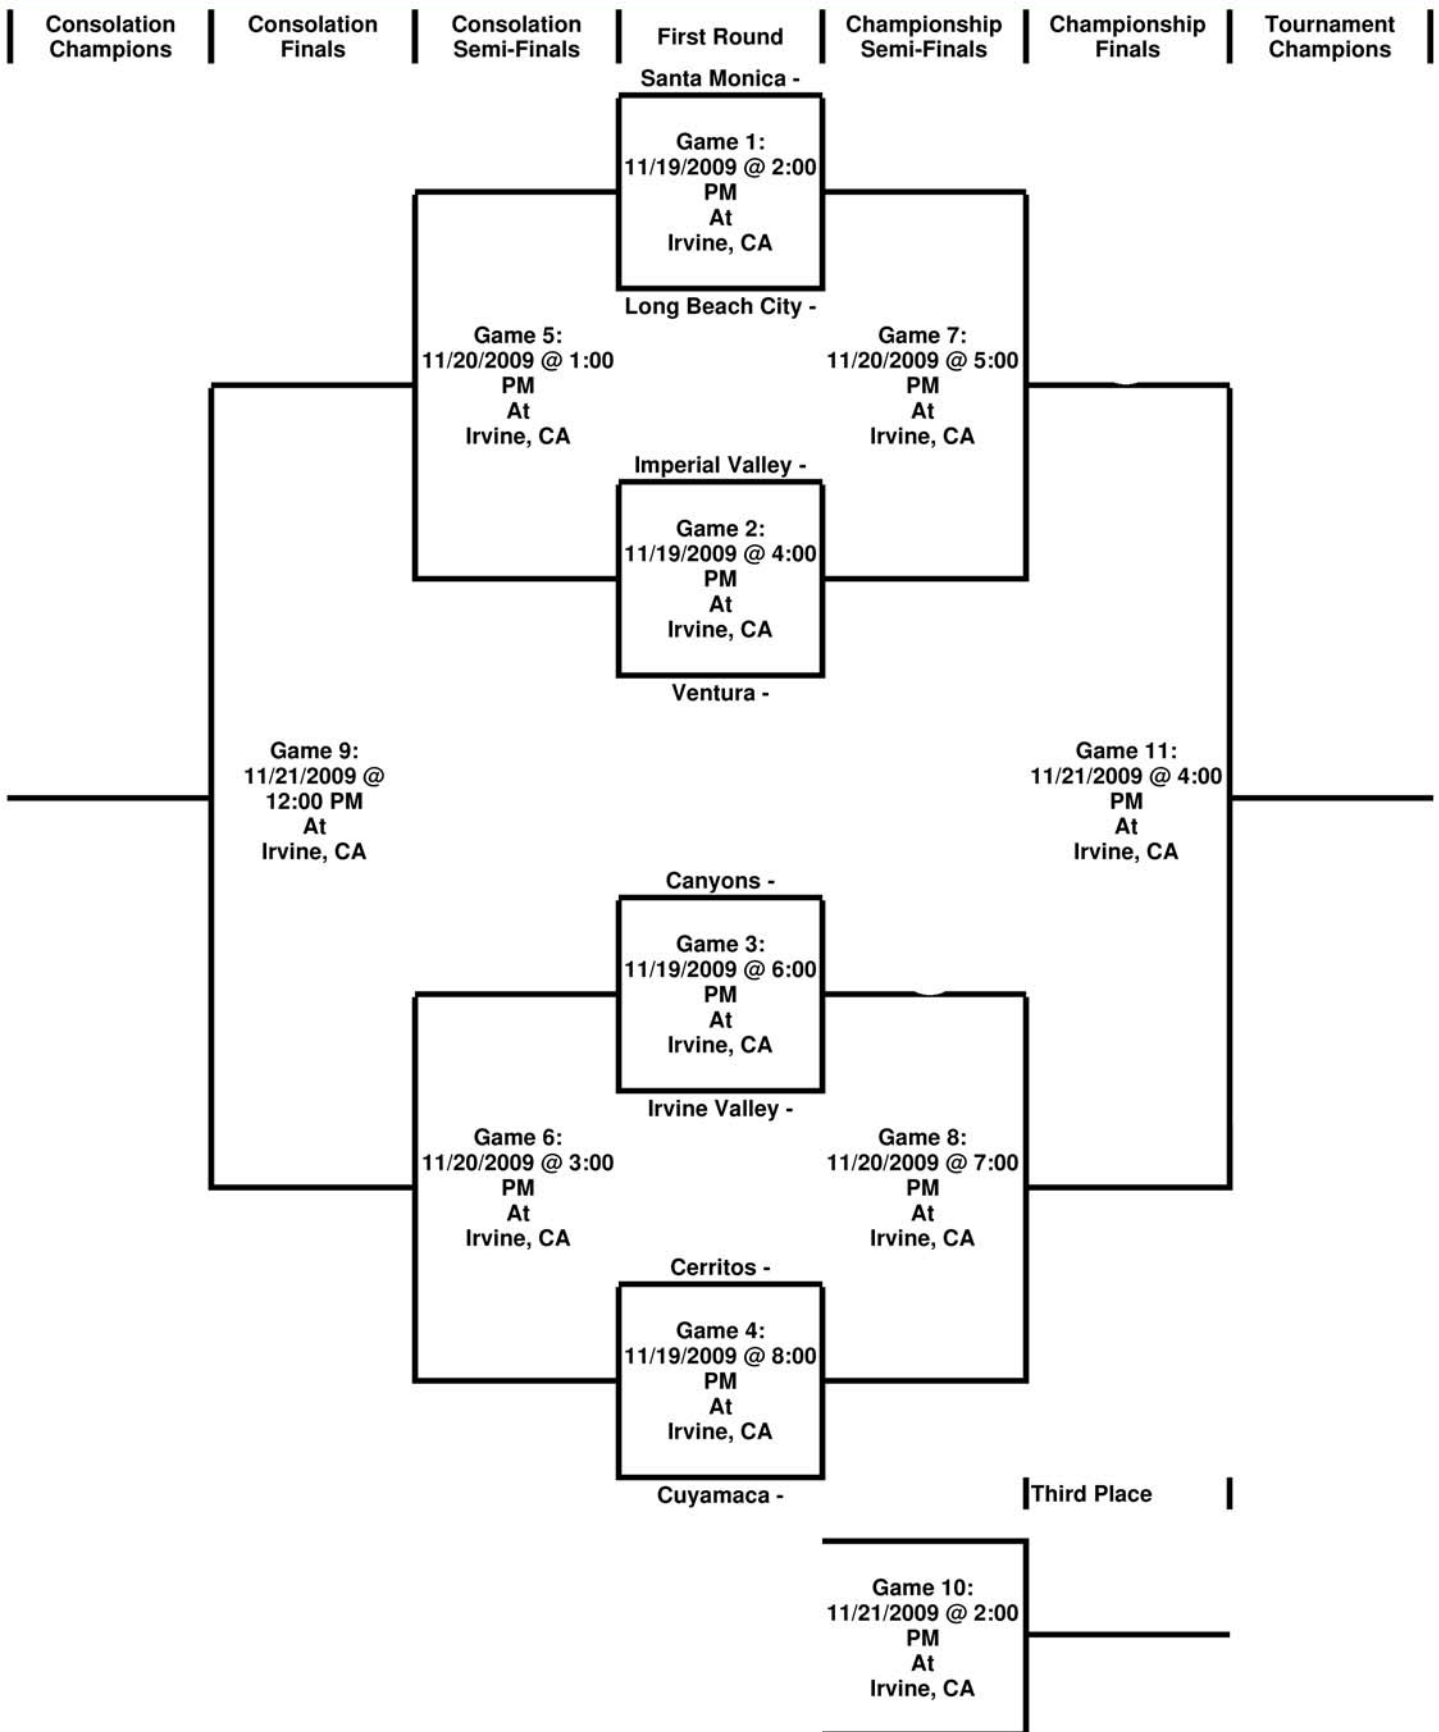

IRVINE VALLEY CLASSIC/SAN JUAN HILLS TOYOTA
11/19-21/2009

*** Bottom team is home team wearing white jerseys ***