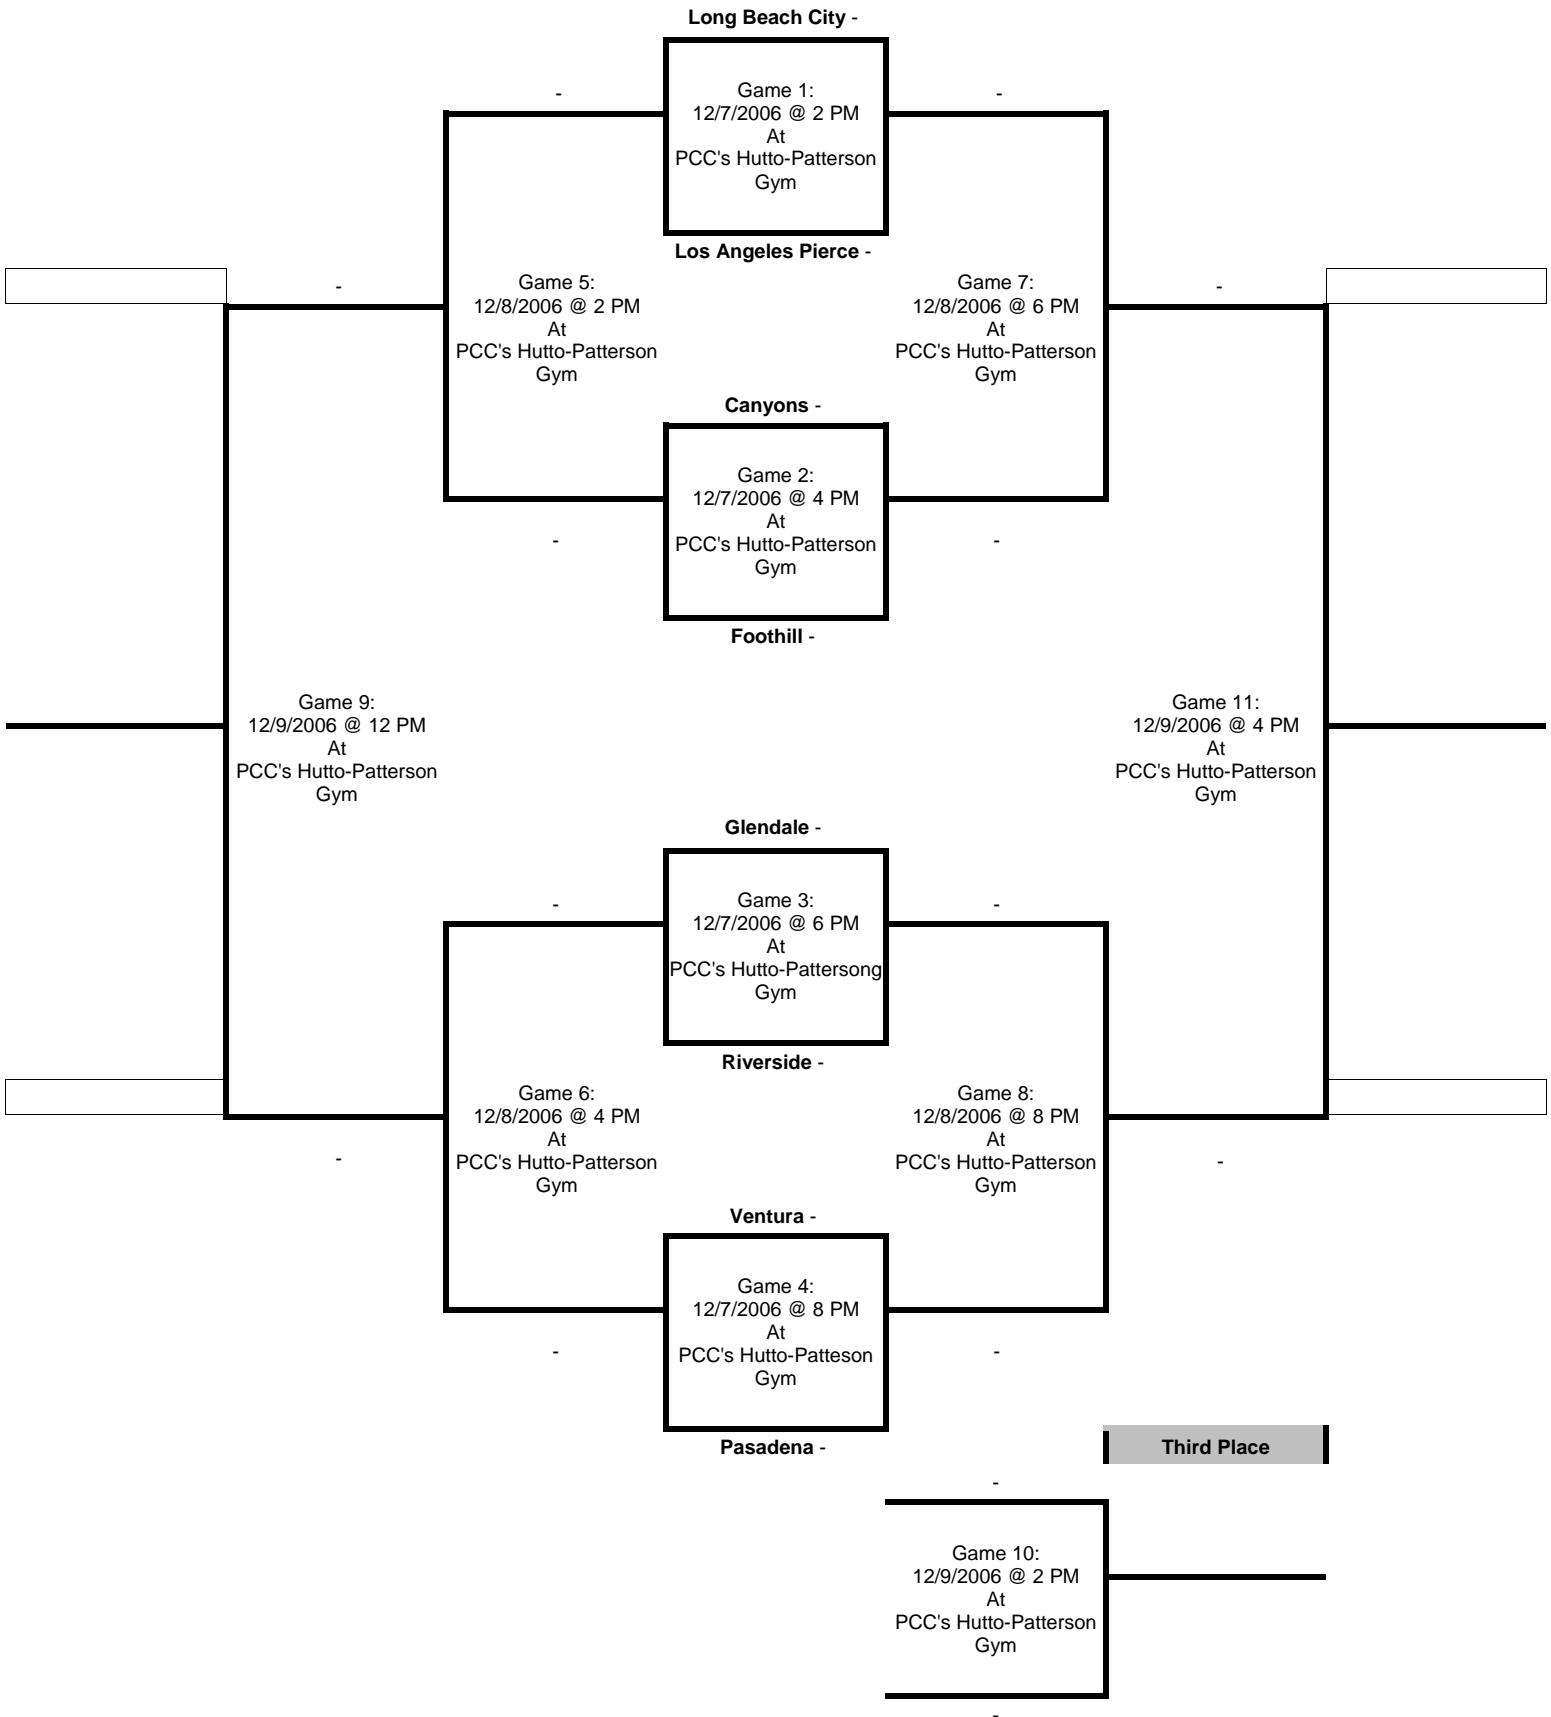

ROSE CITY CLASSIC

12/7-9/2006

Consolation Champions	Consolation Finals	Consolation Semi-Finals	First Round	Championship Semi-Finals	Championship Finals	Tournament Champions
-----------------------	--------------------	-------------------------	-------------	--------------------------	---------------------	----------------------

*** Bottom team is home team wearing white jerseys ***