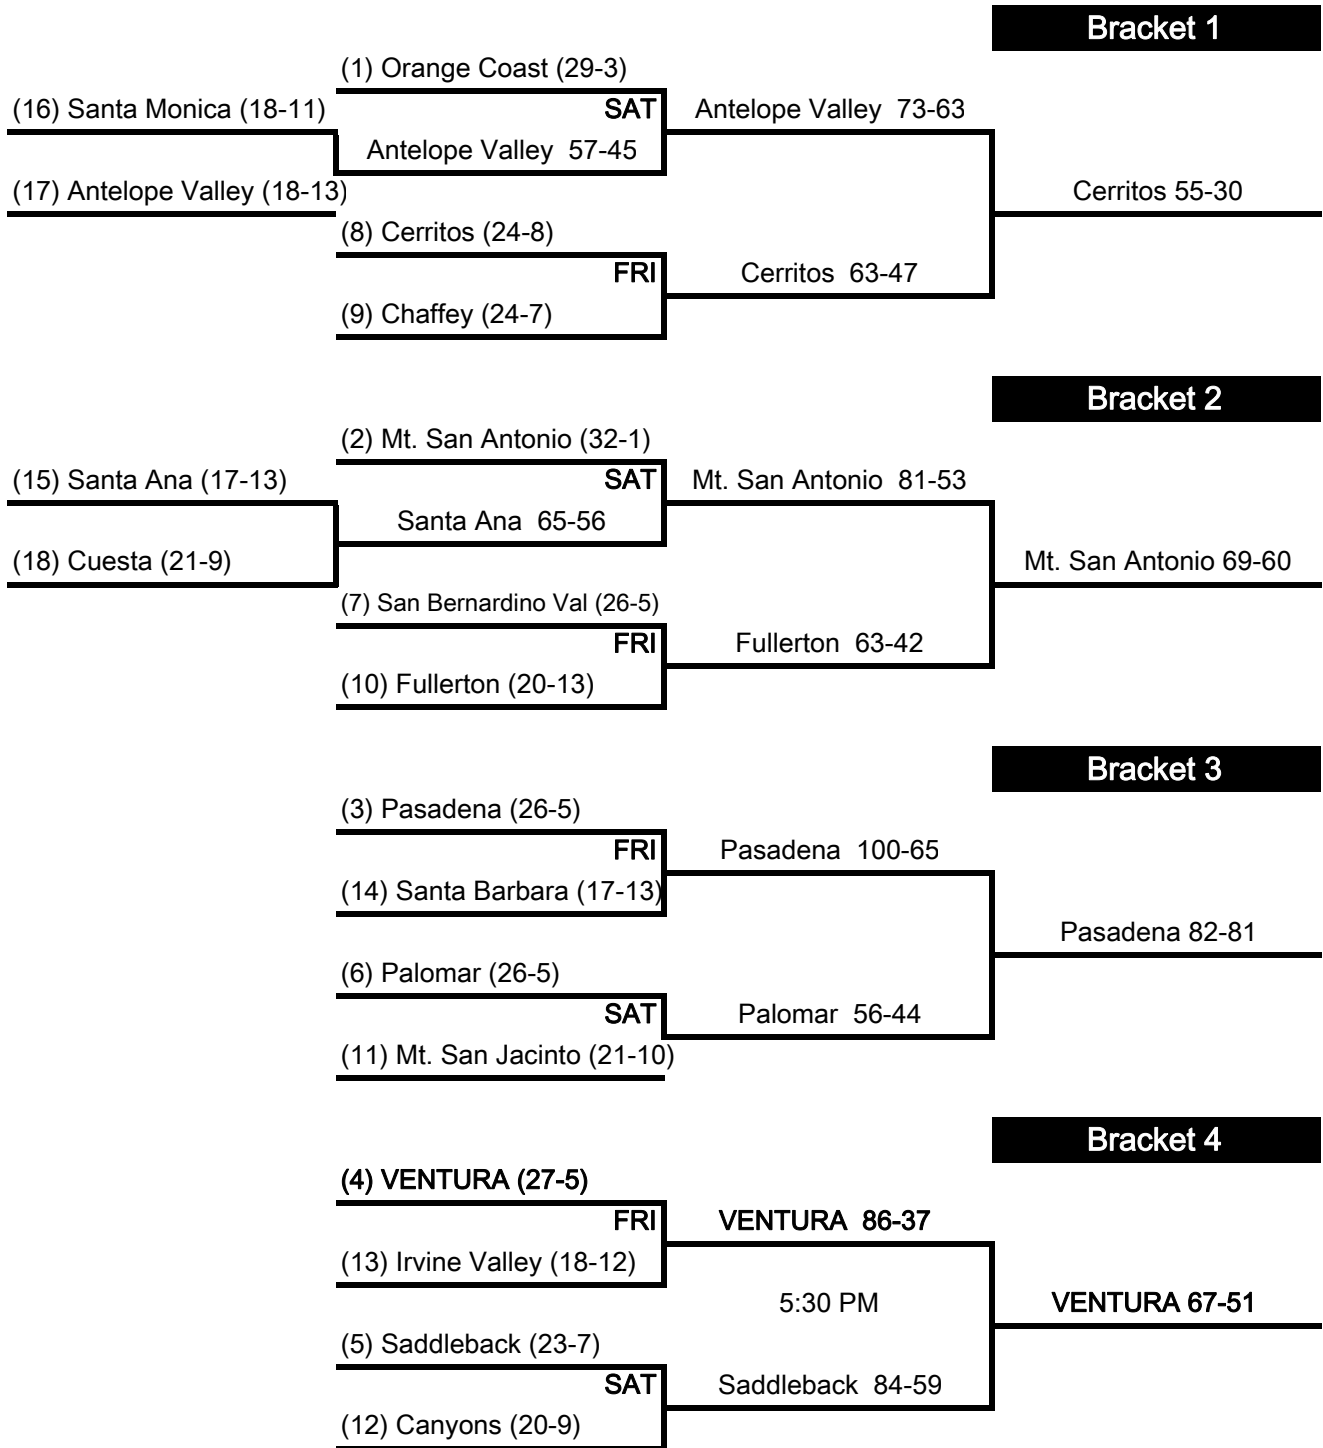

# 2008 California Community College Women's Basketball Southern California Regional Playoffs

**Quarterfinals**  
Feb. 27

**Semi-Finals**  
Feb. 29 & Mar. 1

**Regional Finals**  
March 8

All times 7:00 pm, unless noted.

Winners of each bracket advance to the State Tournament, March 13-16 in Stockton.