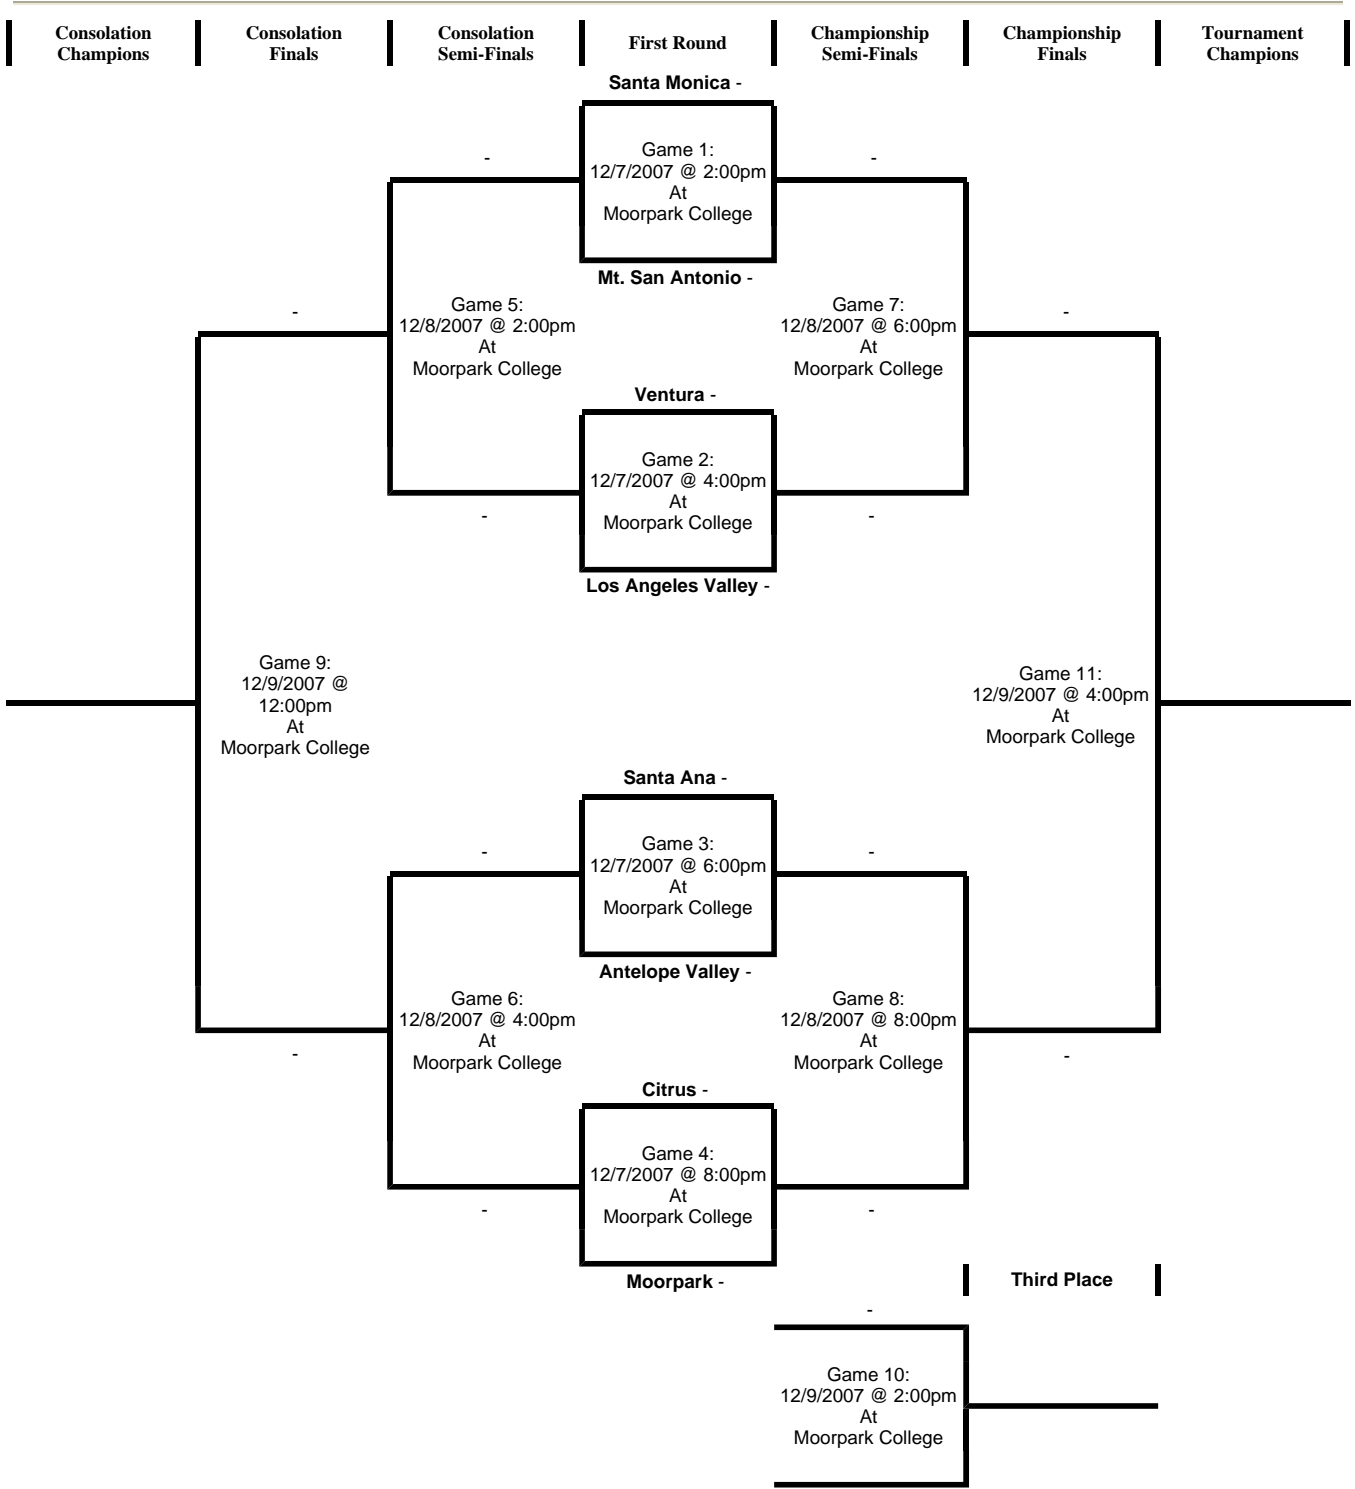

**MOORPARK COLLEGE CLASSIC**  
12/7-9/2007

\*\*\* Bottom team is home team wearing white jerseys \*\*\*