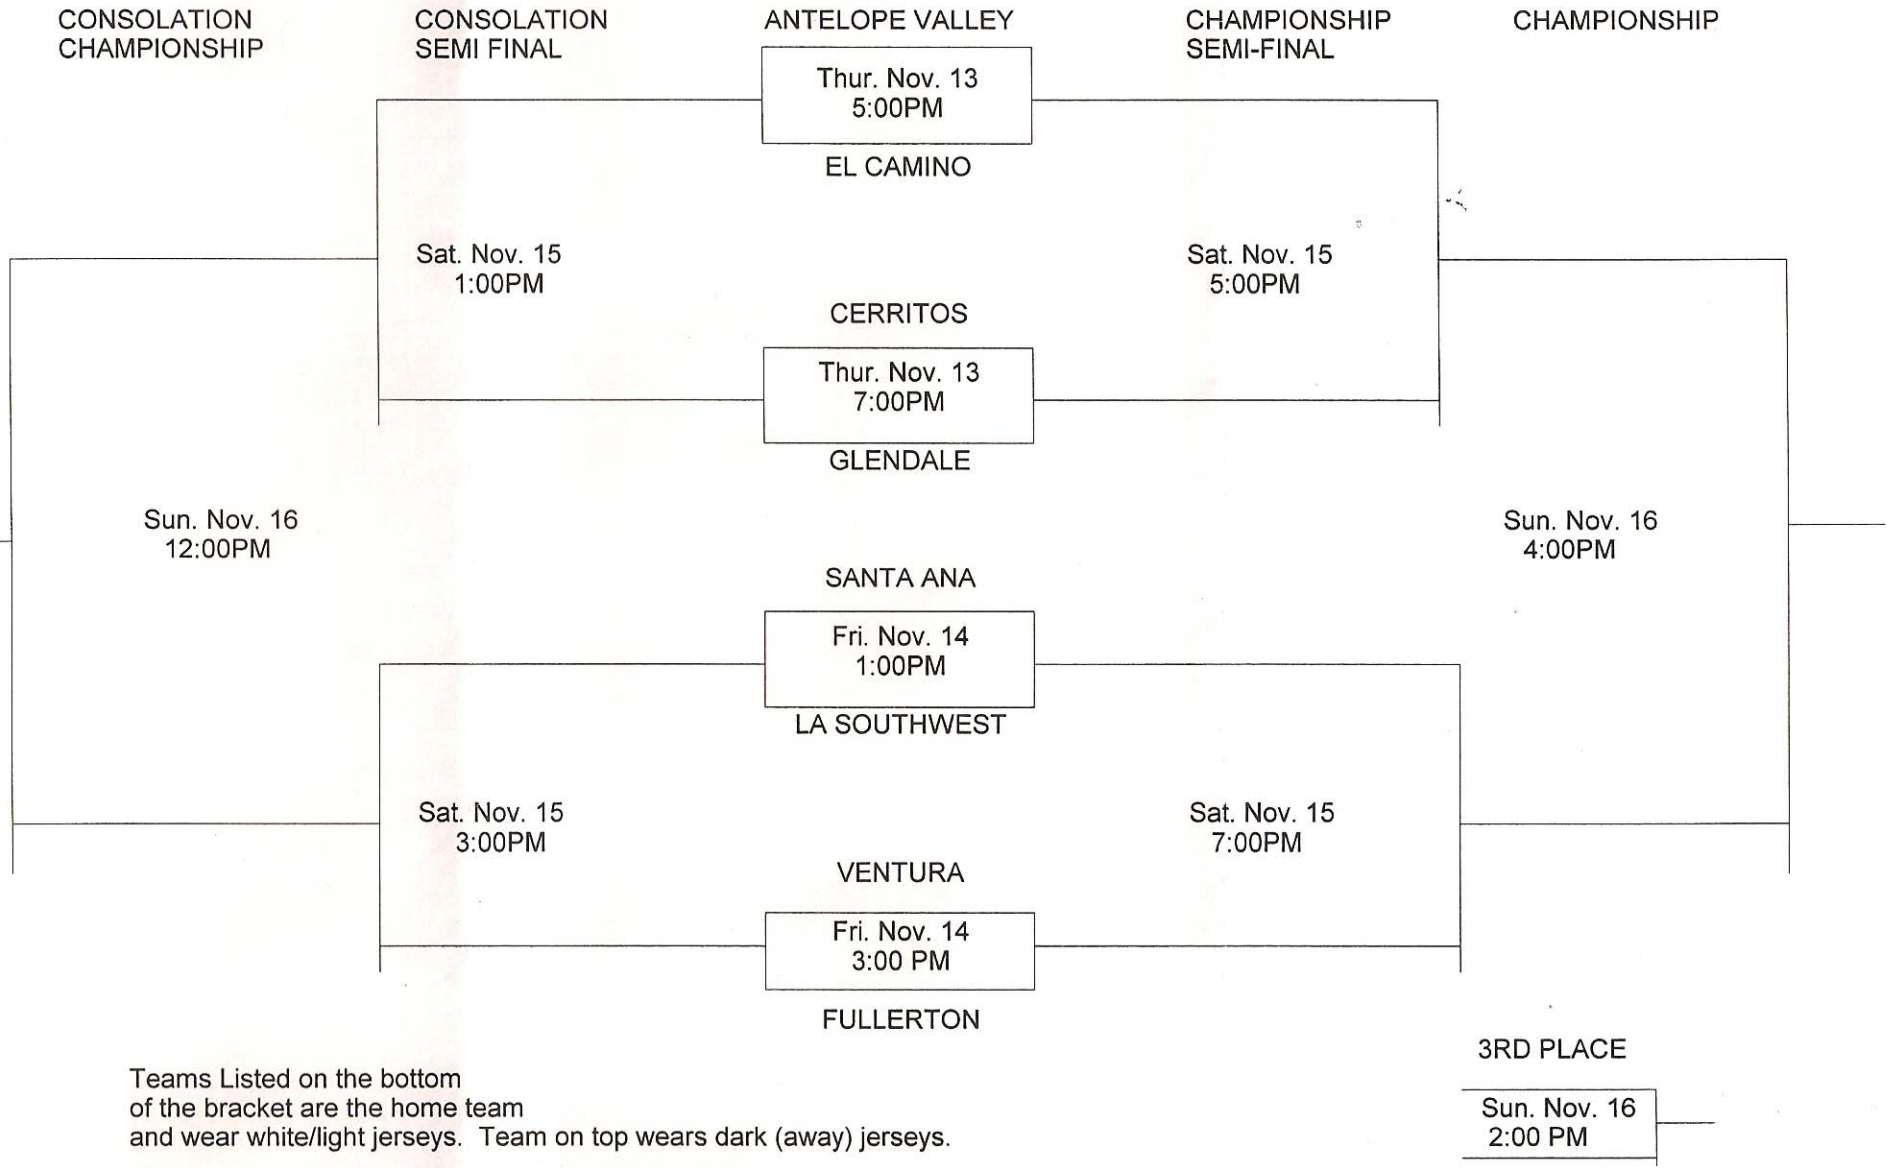

GLENDALE COLLEGE BASKETBALL
VAQUERO SHOOTOUT – Nov. 13, 14, 15, 16 - 2008
WOMEN'S TOURNAMENT

Teams Listed on the bottom of the bracket are the home team and wear white/light jerseys. Team on top wears dark (away) jerseys.

3RD PLACE

Sun. Nov. 16
2:00 PM