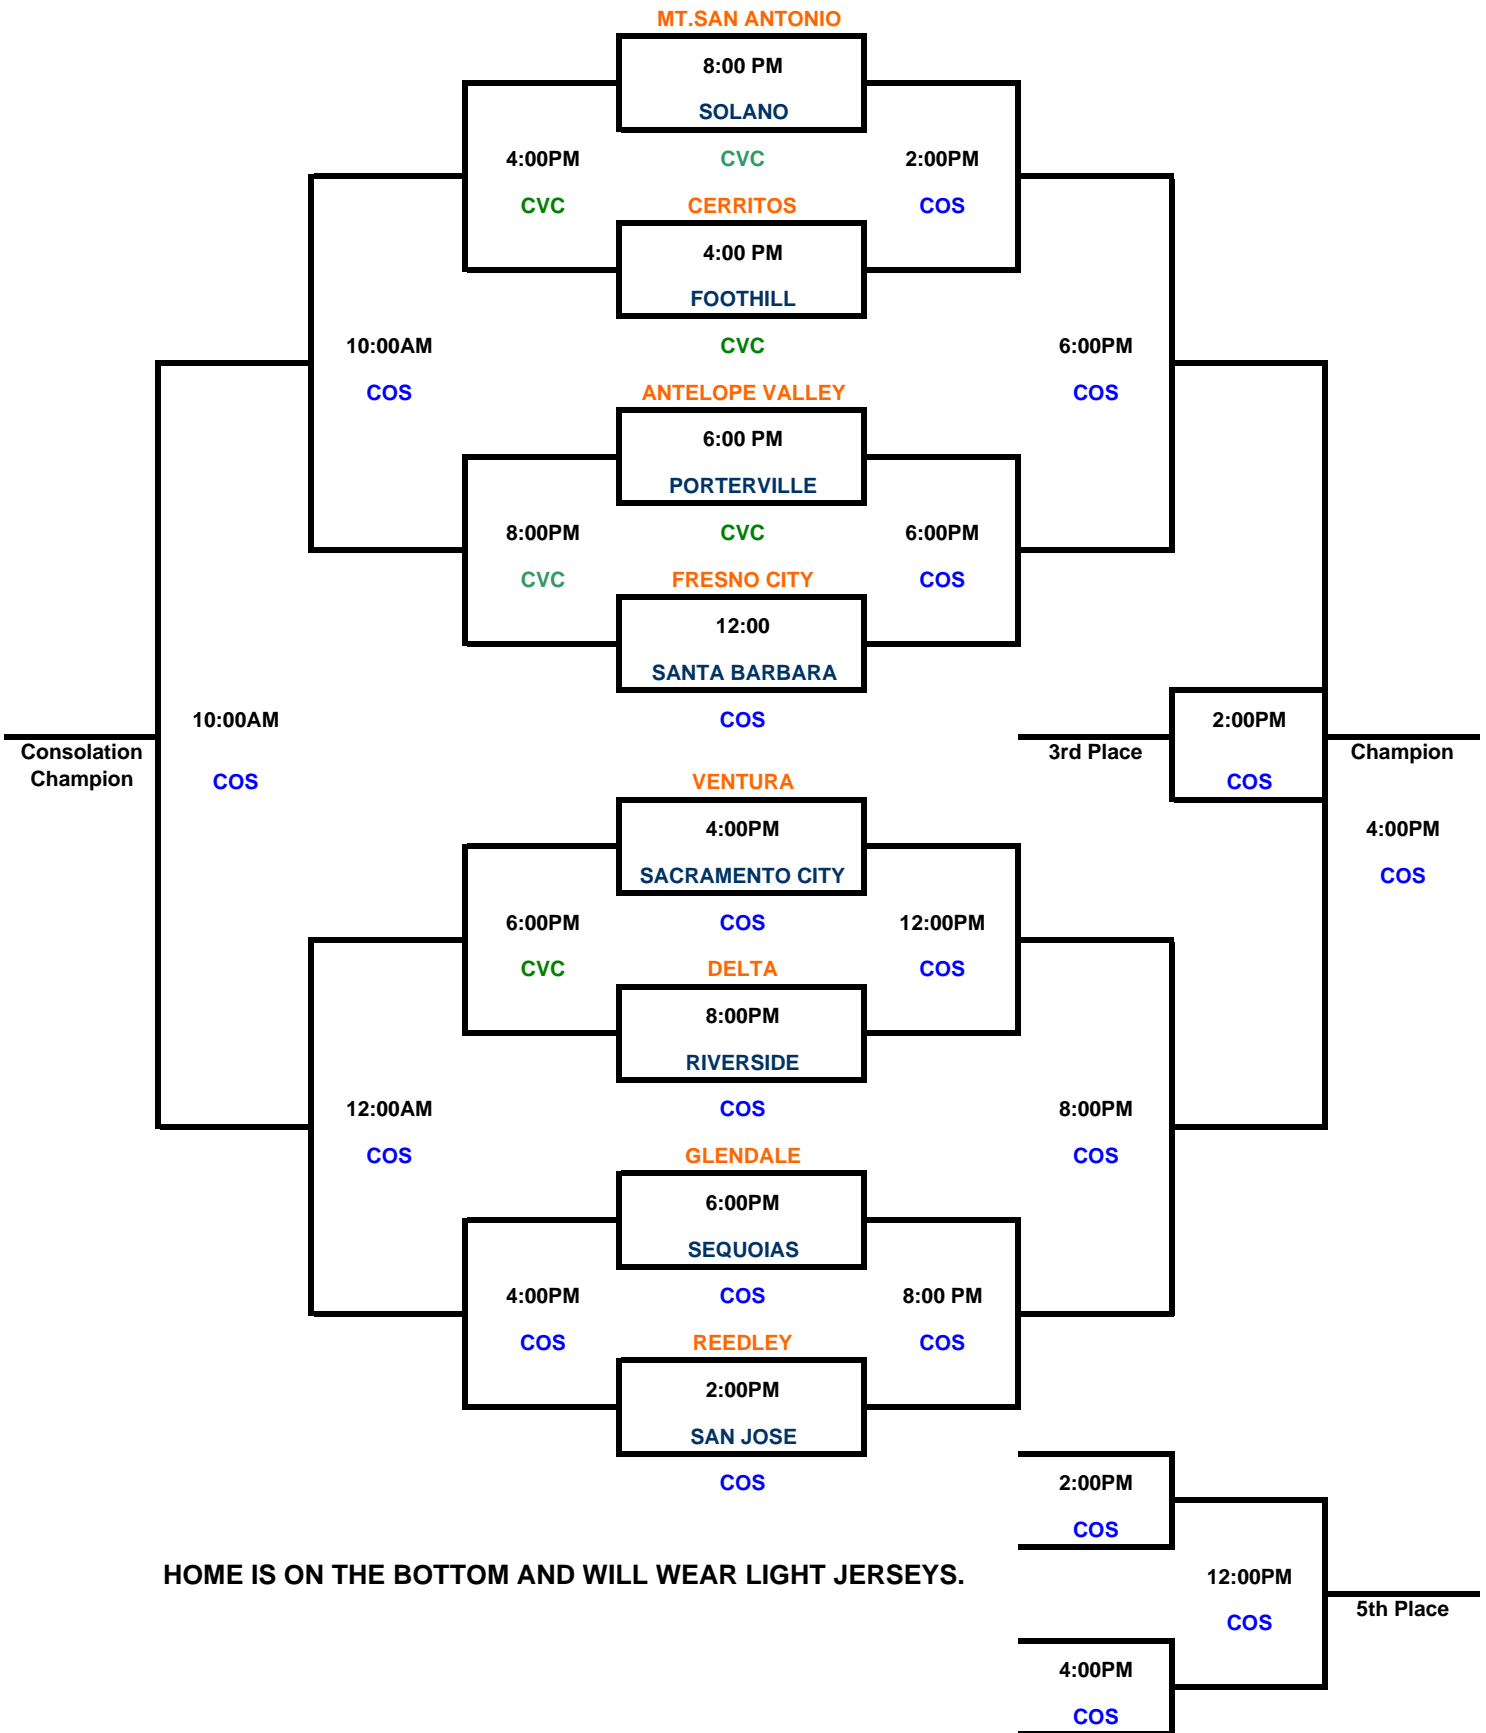

2009 Tom Gilcrest Invitational

DEC 3,4,5,6 College of the Sequoias

Sunday Saturday Friday Thursday Friday Saturday Sunday

HOME IS ON THE BOTTOM AND WILL WEAR LIGHT JERSEYS.